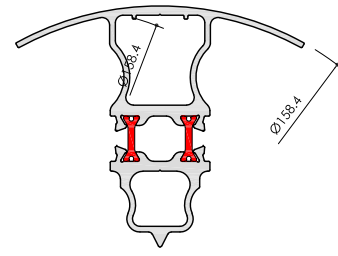

**ALUK**<sup>®</sup>

www.aluk.co.uk

**Ancillaries**

DATE : 23.08.2022 ISSUE : 1

SCALE : 1:1 @ A1 PAGE : 1 of 2

BAY POLES & CORNER POSTS

REF: AW712r2

REF: AW715 r2  
100 - 120° Bay Pole (70mm)

REF: AW716r2  
120 - 140° Bay Pole (70mm)

REF: AW717r2  
140 - 160° Bay Pole (70mm)

REF: AW718r2  
160 - 180° Bay Pole (70mm)

REF: AW720

REF: AW721

REF: AW722r2

DRAINAGE TRAYS

REF: AW726