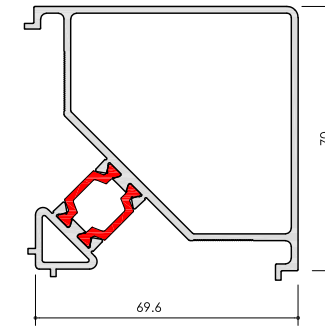

**ALUK**<sup>®</sup>

www.aluk.co.uk

**Ancillaries**

DATE : 23.08.2022 ISSUE : 1

SCALE : 1:1 @ A1 PAGE : 1 of 2

BAY POLES & CORNER POSTS

REF: AW712r2

REF: AW715 r2  
100 - 120° Bay Pole (70mm)

REF: AW716r2  
120 - 140° Bay Pole (70mm)

REF: AW717r2  
140 - 160° Bay Pole (70mm)

REF: AW718r2  
160 - 180° Bay Pole (70mm)

REF: AW720

REF: AW721

REF: AW722r2

DRAINAGE TRAYS

REF: AW726