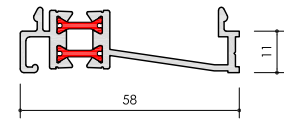

**ALUK**<sup>®</sup>

www.aluk.co.uk

**Ancillaries**

DATE : 23.08.2022 ISSUE : 1

SCALE : 1:1 @ A1 PAGE : 1 of 2

BAY POLES & CORNER POSTS

REF: AW712r2

REF: AW715 r2  
100 - 120° Bay Pole (70mm)

REF: AW716r2  
120 - 140° Bay Pole (70mm)

REF: AW717r2  
140 - 160° Bay Pole (70mm)

REF: AW718r2  
160 - 180° Bay Pole (70mm)

REF: AW720

REF: AW721

REF: AW722r2

DRAINAGE TRAYS

REF: AW726