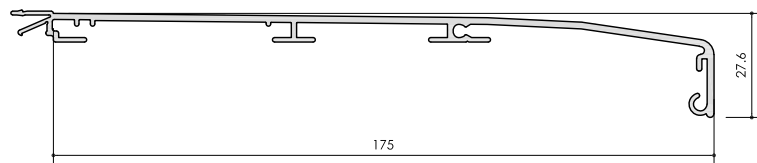

CILLS CONT.

REF: AW547