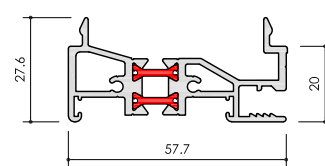

REF: AW571r2