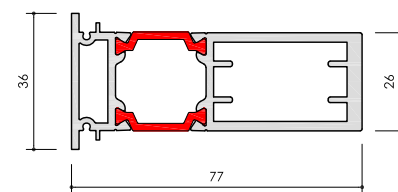

CILLS

CILLS CONT.

CILLS & TRIMS

COUPLING BARS

REF: AW705

ALUK®

www.aluk.co.uk

Ancillaries

DATE : 23.08.2022 ISSUE : 1

SCALE : 1:1 @ A1 PAGE : 1 of 2