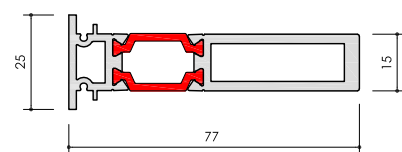

COUPLING BARS

REF: AW702