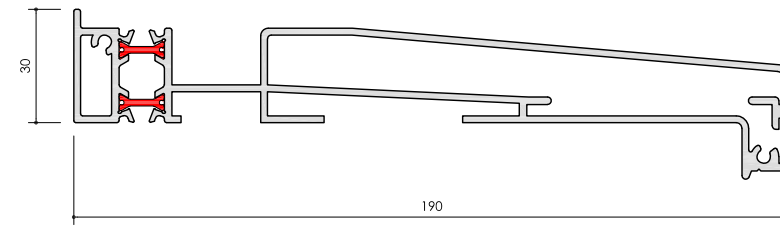

CILLS

REF: AW542r2

REF: AW543r2

REF: AW544r2

REF: AW546

CILLS CONT.

REF: AW547

REF: AW548

REF: AW549

CILLS & TRIMS

REF: AW570r2

REF: AW571

REF: AW571r2

REF: AW645

REF: AW646

REF: AW647

**ALUK**<sup>®</sup>

www.aluk.co.uk

**Ancillaries**

DATE : 23.08.2022 ISSUE : 1

SCALE : 1:1 @ A1 PAGE : 1 of 2

BAY POLES & CORNER POSTS

REF: AW712r2

REF: AW715 r2  
100 - 120° Bay Pole (70mm)