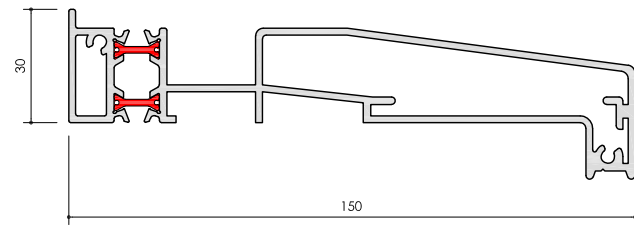

CILLS

REF: AW542r2

REF: AW543r2

REF: AW544r2

REF: AW546

CILLS CONT.

REF: AW547

REF: AW548

REF: AW549

CILLS & TRIMS

REF: AW570r2

REF: AW571

REF: AW571r2

REF: AW645

REF: AW646

REF: AW647

**ALUK**<sup>®</sup>

www.aluk.co.uk

**Ancillaries**

DATE : 23.08.2022 ISSUE : 1

SCALE : 1:1 @ A1 PAGE : 1 of 2

BAY POLES & CORNER POSTS

REF: AW712r2

REF: AW715 r2  
100 - 120° Bay Pole (70mm)