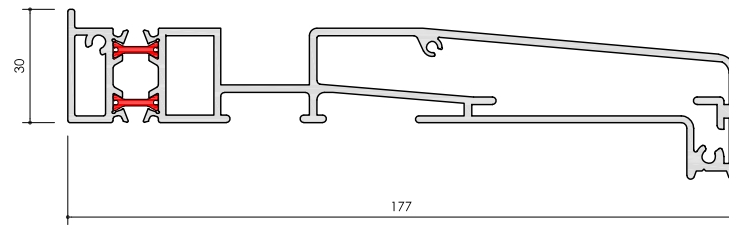

REF: AW543r2