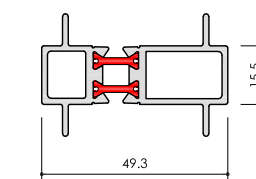

REF: AW710r2

ALUK®

www.aluk.co.uk

Ancillaries

DATE : 23.08.2022 ISSUE : 1

SCALE : 1:1 @ A1 PAGE : 1 of 2