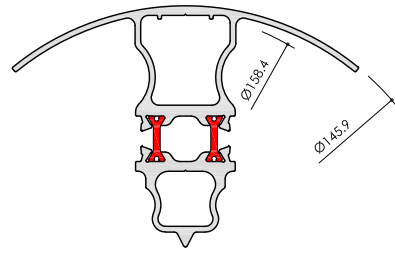

**ALUK**<sup>®</sup>

www.aluk.co.uk

**Ancillaries**

DATE : 23.08.2022 ISSUE : 1

SCALE : 1:1 @ A1 PAGE : 1 of 2

BAY POLES & CORNER POSTS

REF: AW712r2

REF: AW715 r2  
100 - 120° Bay Pole (70mm)

REF: AW716r2  
120 - 140° Bay Pole (70mm)

REF: AW717r2  
140 - 160° Bay Pole (70mm)

REF: AW718r2  
160 - 180° Bay Pole (70mm)

REF: AW720

REF: AW721

REF: AW722r2

DRAINAGE TRAYS

REF: AW726