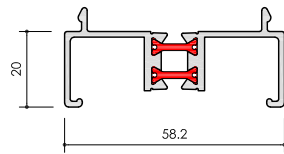

REF: AW725r2