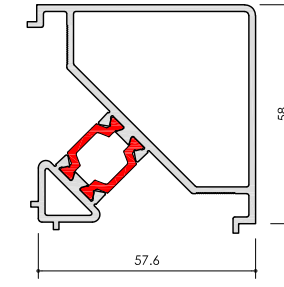

**ALUK**<sup>®</sup>

www.aluk.co.uk

**Ancillaries**

DATE : 23.08.2022 ISSUE : 1

SCALE : 1:1 @ A1 PAGE : 1 of 2

BAY POLES & CORNER POSTS

REF: AW712r2

REF: AW715 r2  
100 - 120° Bay Pole (70mm)

REF: AW716r2  
120 - 140° Bay Pole (70mm)

REF: AW717r2  
140 - 160° Bay Pole (70mm)

REF: AW718r2  
160 - 180° Bay Pole (70mm)

REF: AW720

REF: AW721

REF: AW722r2

DRAINAGE TRAYS

REF: AW726