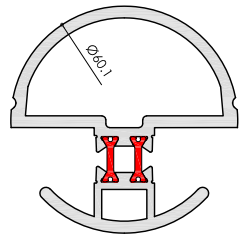

**ALUK**<sup>®</sup>

www.aluk.co.uk

**Ancillaries**

DATE : 23.08.2022 ISSUE : 1

SCALE : 1:1 @ A1 PAGE : 1 of 2

BAY POLES & CORNER POSTS

REF: AW712r2

REF: AW715 r2  
100 - 120° Bay Pole (70mm)

REF: AW716r2  
120 - 140° Bay Pole (70mm)

REF: AW717r2  
140 - 160° Bay Pole (70mm)

REF: AW718r2  
160 - 180° Bay Pole (70mm)

REF: AW720

REF: AW721

REF: AW722r2

DRAINAGE TRAYS

REF: AW726