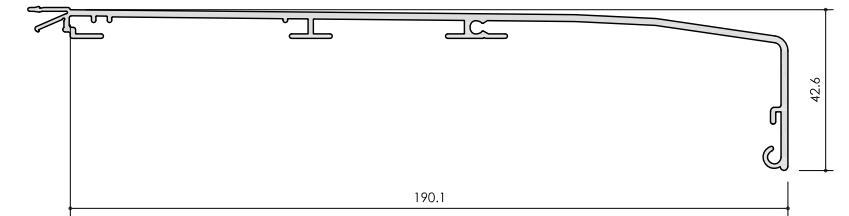

CILLS

CILLS CONT.

REF: AW549

CILLS & TRIMS

COUPLING BARS

ALUK®

www.aluk.co.uk

Ancillaries

DATE : 23.08.2022 ISSUE : 1

SCALE : 1:1 @ A1 PAGE : 1 of 2