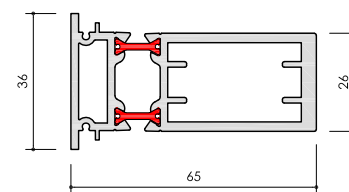

REF: AW706r2