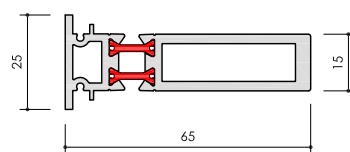

REF: AW703r2