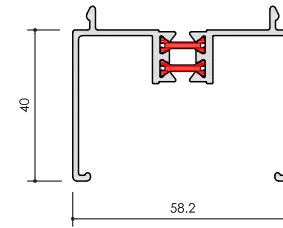

REF: U44902