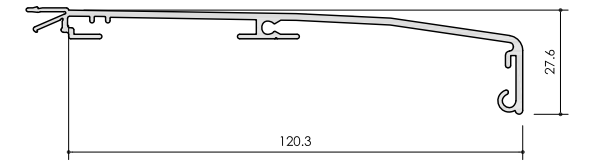

CILLS

REF: AW546

CILLS CONT.

CILLS & TRIMS

COUPLING BARS

ALUK®

www.aluk.co.uk

Ancillaries

DATE : 23.08.2022 ISSUE : 1

SCALE : 1:1 @ A1 PAGE : 1 of 2