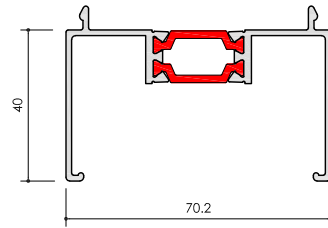

BAY POLES & CORNER POSTS

DRAINAGE TRAYS

ADD-ONS

REF: AW728

www.aluk.co.uk

Ancillaries

DATE : 23.08.2022 ISSUE : 1

SCALE : 1:1 @ A1 PAGE : 2 of 2