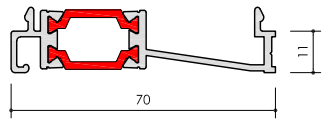

REF: AW716r2  
120 - 140° Bay Pole (70mm)

REF: AW717r2  
140 - 160° Bay Pole (70mm)

REF: AW718r2  
160 - 180° Bay Pole (70mm)

REF: AW720

REF: AW721

REF: AW722r2

DRAINAGE TRAYS

REF: AW726