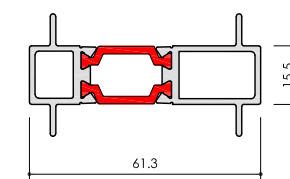

CILLS

CILLS CONT.

CILLS & TRIMS

COUPLING BARS

REF: AW709

ALUK®

www.aluk.co.uk

Ancillaries

DATE : 23.08.2022 ISSUE : 1

SCALE : 1:1 @ A1 PAGE : 1 of 2