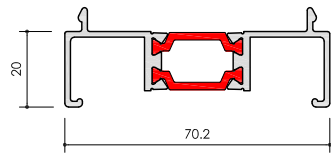

ADD-ONS

REF: AW724