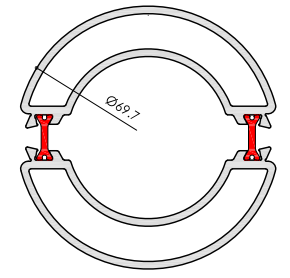

**ALUK**<sup>®</sup>

www.aluk.co.uk

**Ancillaries**

DATE : 23.08.2022 ISSUE : 1

SCALE : 1:1 @ A1 PAGE : 1 of 2

BAY POLES & CORNER POSTS

REF: AW712r2

REF: AW715 r2  
100 - 120° Bay Pole (70mm)

REF: AW716r2  
120 - 140° Bay Pole (70mm)

REF: AW717r2  
140 - 160° Bay Pole (70mm)

REF: AW718r2  
160 - 180° Bay Pole (70mm)

REF: AW720

REF: AW721

REF: AW722r2

DRAINAGE TRAYS

REF: AW726