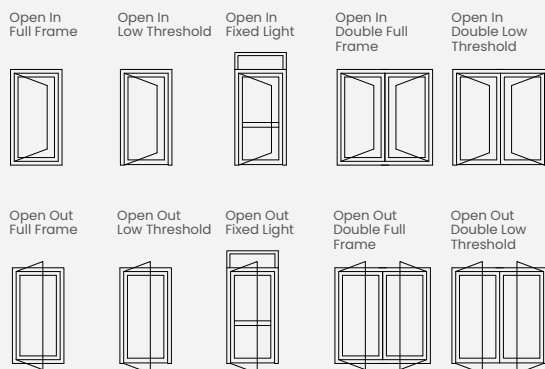

771D FULLY REBATED DOOR

Modern and future-proof door
available also as a French door
or a Juliet balcony door

OPENING DOORS TO THE FUTURE

You can achieve a consistent minimal aesthetic across your room design with the 77ID door that fully complements the 77 series design. Create your door your way with our wide range of hardware options and frame styles. This modern and future-proof door is available also as a French door or a Juliet balcony door.

MATCH YOUR STYLE

Create your door your way, blend in or stand out, with our range of customisations and colours. From a choice of openings, glazing bars, and leaded glass, to our AluK colour range specifically designed to bring you the latest in colour and textured finishes that give your home that extra level of personalisation.

THE FINER DETAILS

Frame styles

Configurations

Technical data	77ID
U-value (double glazing)	1.2 W/m ² K
U-value (triple glazing)	0.8 W/m ² K
Air Permeability	Class 4 (600 Pa)
Water Tightness	Class 9A (600 Pa)
Wind Resistance	C5 (2000 Pa)
Max Size (mm)	1200 w x2400mm std /3000mm
Max Vent Weight	160kg
PAS 24 & SBD	✓